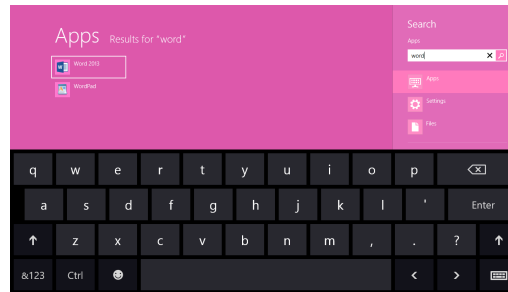

Charm Bar activate by swiping to the right.

Search is used to look for files or apps on the tablet or in the store.

Share can be used in many different applications to share files with others.

Start button toggles between Start screen and desktop screen.

Devices TBA

Settings gives access to Tablet settings or to the App that is open

In the Settings screen you can access numerous functions. These vary depending on the App you are currently using. The above is for the Tablet.