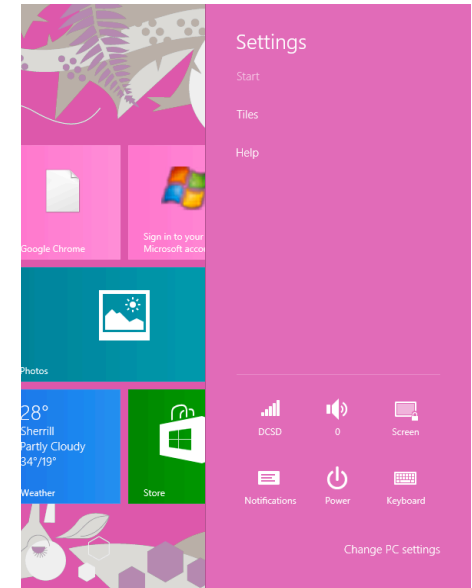

Charm Bar activate by swiping to the right.

Search is used to look for files or apps on the tablet or in the store.

Share can be used in many different applications to share files with others.

Start button toggles between Start screen and desktop screen.

Devices TBA

Settings gives access to Tablet settings or to the App that is open

In the Settings screen you can access numerous functions. These vary depending on the App you are currently using. The above is for the Tablet.